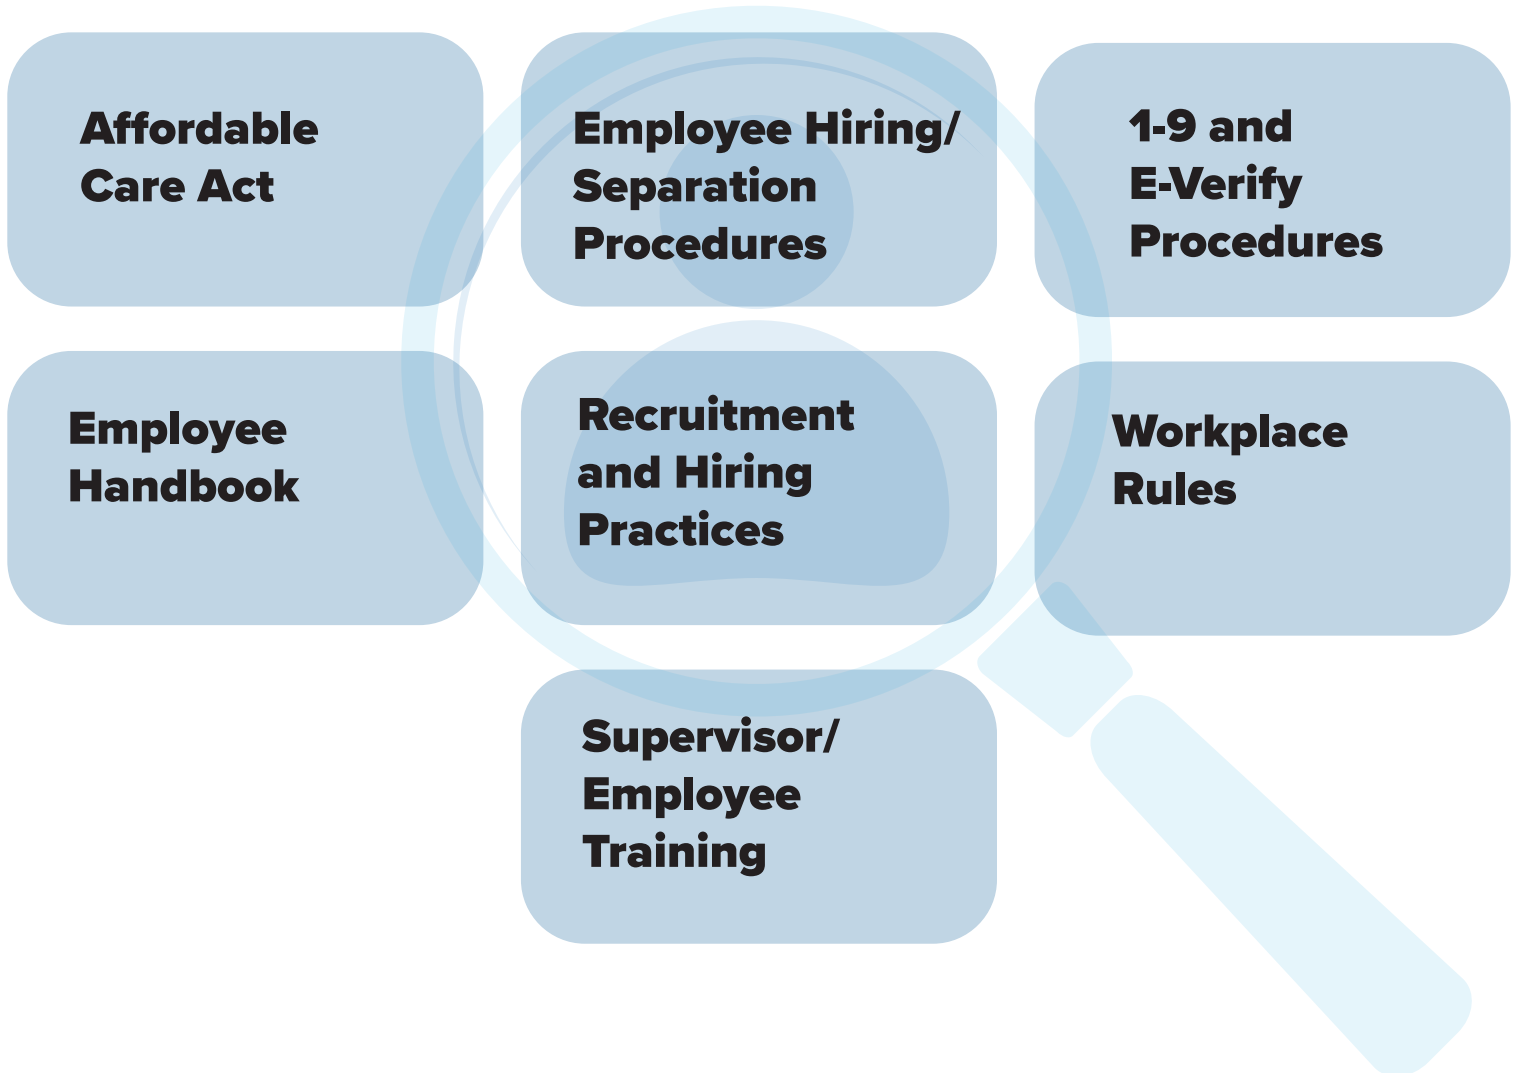

DON'T LOSE FOCUS on these key HR Areas

To learn more contact Chris Cooley
855-538-6947 Ext. 108
ccooley@myhrconcierge.com

myHRconcierge[®]
WE PUT THE HUMAN IN HR[™]